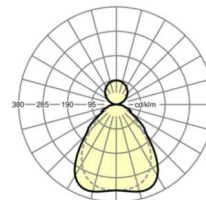

CHARACTERISTICS

Order number	46202026174
EAN number	4020863380619
Commodity code	94051190
Certification mark	IP 20, Protection class I, VDU 65°<3000, F, Indoor, CE
Impact resistance (IK rating)	IK02
Ambient temperatur	ta 25°C
Special properties	Ready for IoT
Warranty period	5 years
State funding programs	BEG - Federal funding for efficient buildings (valid only for Germany)

ELECTRICAL ENGINEERING

Controller	Electronic driver DALI2 (1 pcs.)
System output	36W
Mains voltage	230V/50Hz
Circuit breakers (inrush current)	12 pieces/B10, 20 pieces/B16, 21 pieces/C10, 33 pieces/C16
Energy efficiency class/light source	C

LIGHTING TECHNOLOGY

Placement	LED, Colour rendering/Light colour CRI ≥ 80 / 3000K
Colour tolerance (MacAdam)	3SDCM
Nominal luminous flux	4568lm
LED service life	50000h L90/B10 (Tq 25°C)
Luminaire luminous efficiency	128lm/W
UGR lat./long.	16.3 / 15.8

MECHANICS

Housing colour	black RAL 9005
Dimensions (LxWxDxH)	1250mm x 321mm x 24mm
Weight (net)	4.9kg
Type of installation	Pendant individual mounting, Pendant light strip mounting

Dimensions

L	1250 mm	Length
B	321 mm	Width
H	24 mm	Height
A1	700 mm	Mounting distance single mounting
P min	150 mm	Minimum suspension length
P max	1900 mm	Maximum suspension length

DEEP-LINK

<https://www.regiolux.de/en/article/46202026174>